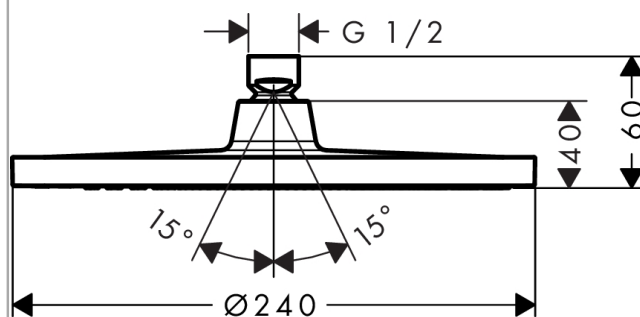

Crometta

Crometta S 240 1jet overhead shower

Surfaces: **chrome** Article Number: **26723000**

Description

product features

- shower head size: 240 mm
- spray type: Rain
- flow rate Rain spray (at 0.3 MPa): 18 l/min
- fully chrome-plated spray disc
- material spray disc: plastic
- installation type: ceiling or wall
- connection thread G 1/2
- connection dimension: DN15

Optional Accessoires

- Shower arm 389 mm (#27413XXX)

Technology

Product image

Scale drawing

Flowchart

The consumption was measured in combination with the appropriate fittings (thermostat/mixer/ in-wall valve) to reflect actual application in practice.