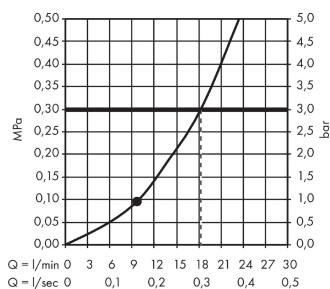

Crometta

Crometta S 240 1jet overhead shower

Surfaces: **chrome** Article Number: **26723000**

Description

product features

- shower head size: 240 mm
- spray type: Rain
- flow rate Rain spray (at 0.3 MPa): 18 l/min
- fully chrome-plated spray disc
- material spray disc: plastic
- installation type: ceiling or wall
- connection thread G 1/2
- connection dimension: DN15

Optional Accessoires

- Shower arm 389 mm (#27413XXX)

Technology

Product image

Scale drawing

Flowchart

The consumption was measured in combination with the appropriate fittings (thermostat/mixer/ in-wall valve) to reflect actual application in practice.